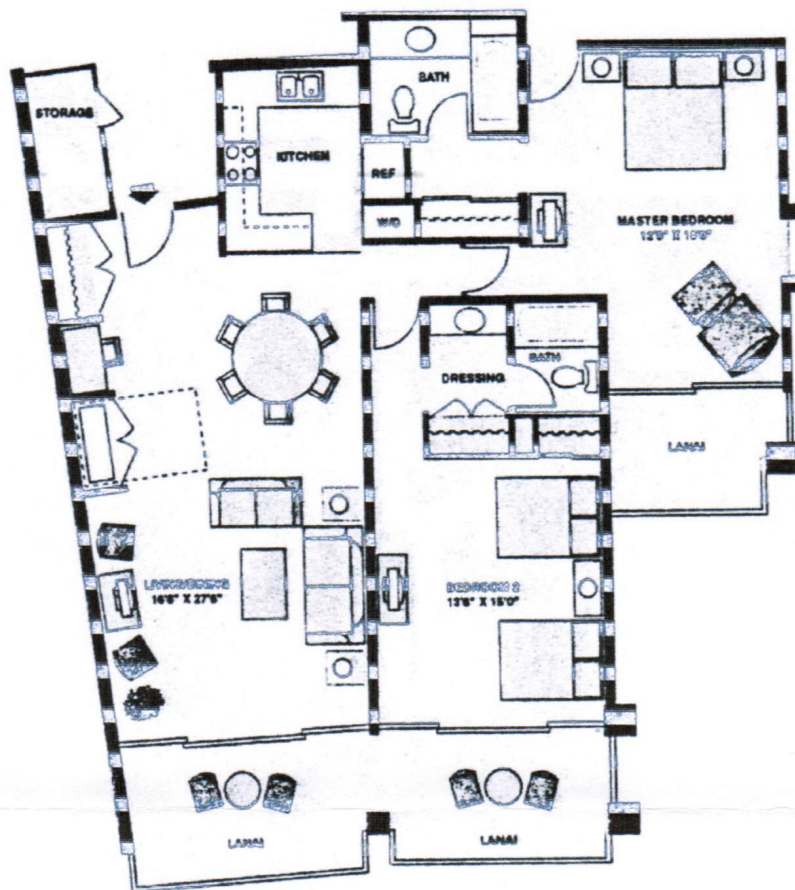

Hanaalei Bay[®]

RESORT

Two-bedroom
1623 total sq. ft.

One-bedroom
1091 total sq. ft.