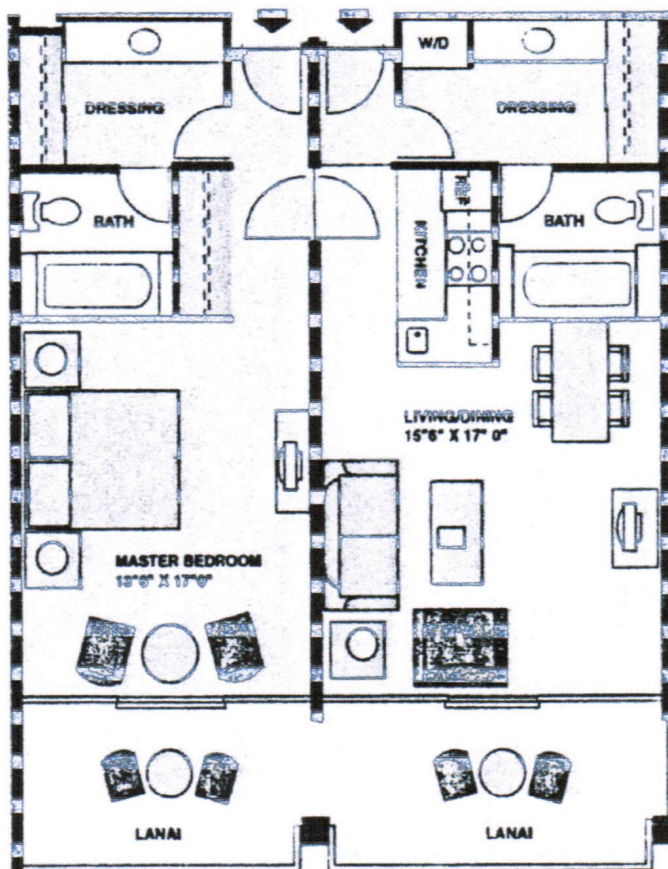

Hanaalei Bay[®]

RESORT

Two-bedroom
1623 total sq. ft.

One-bedroom
1091 total sq. ft.